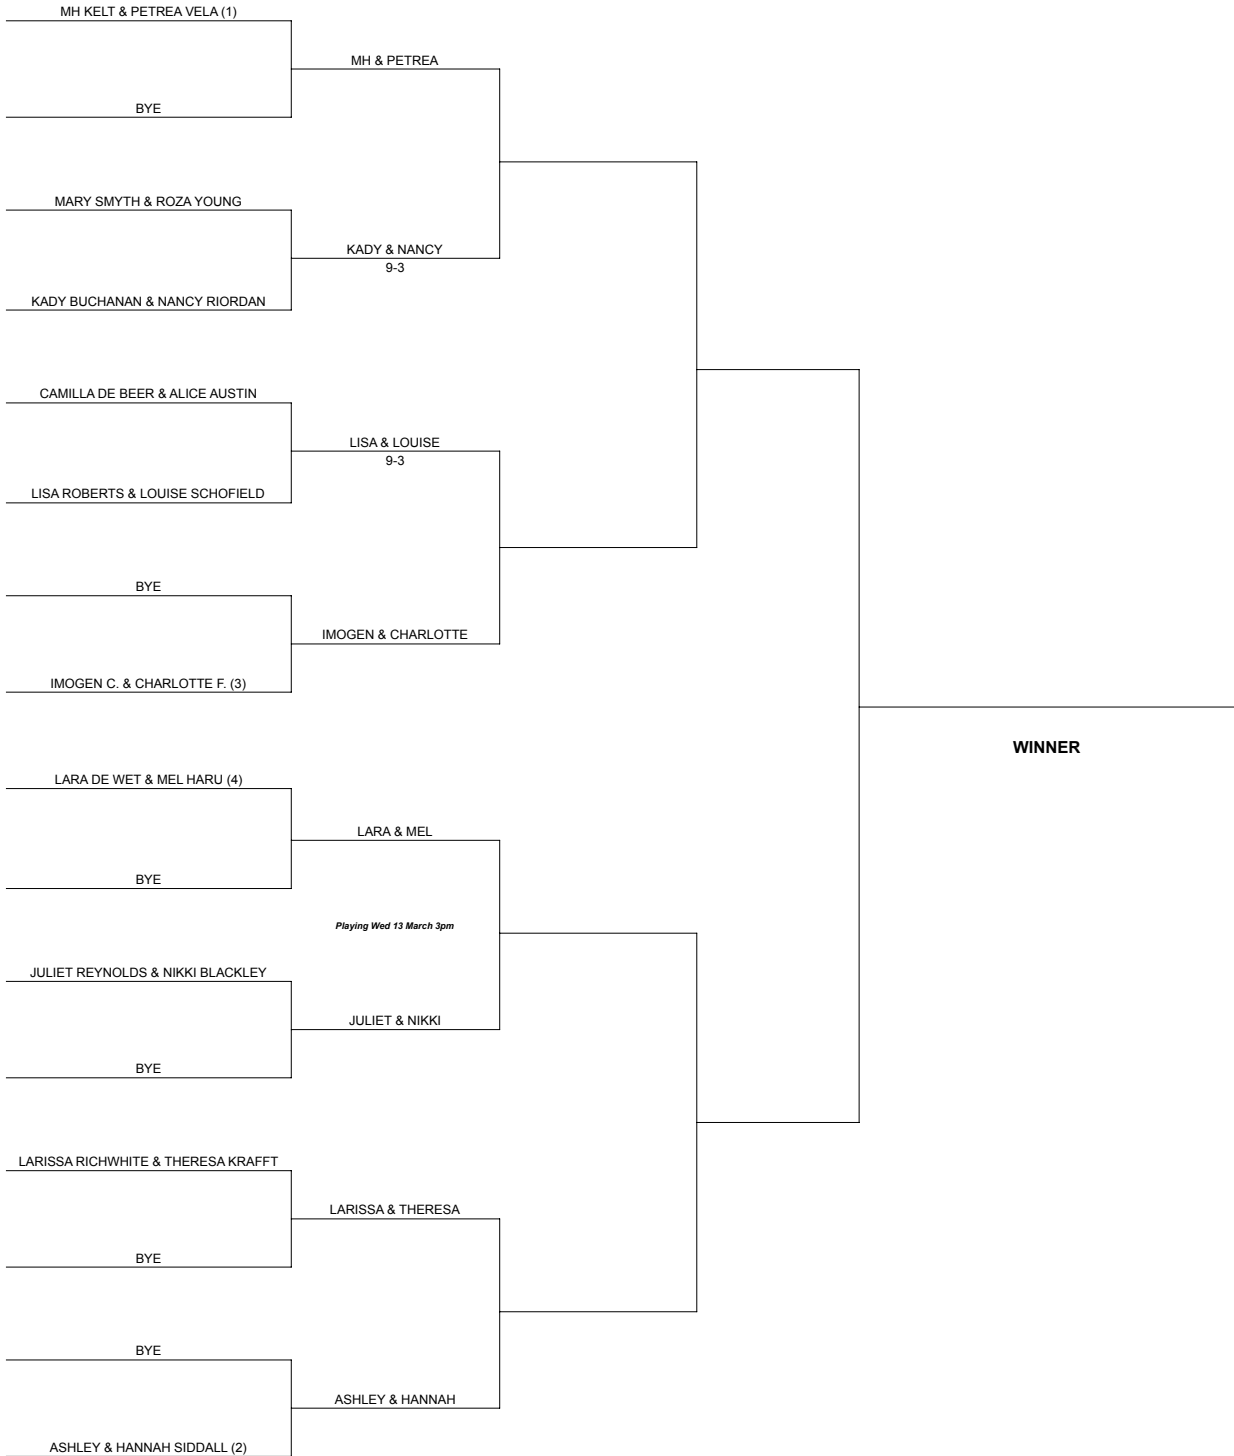

2024 CLUB CHAMPIONSHIPS LADIES' DOUBLES DRAW

PLAY SUNDAY 10 MARCH
ROUND OF 16

PLAY BY 24 MARCH
QUARTERFINALS

PLAY BY 31 MARCH
SEMIFINALS

PLAY SUNDAY 7 APRIL
FINALS

SEEDS:

1. MH KELT & PETREA VELA
2. ASHLEY & HANNAH SIDDALL
3. IMOGEN CALDWELL & CHARLOTTE FRANKLIN
4. LARA DE WET & MEL HARU

FORMAT OF PLAY

FIRST ROUNDS: FIRST TO 9, REGULAR SCORING; 10 PT TIE BREAK AT 8-8.
SEMIS/FINALS: BEST OF THREE SETS, REGULAR SCORING; 7 PT THIRD SET TIE BREAK AT 6-6.